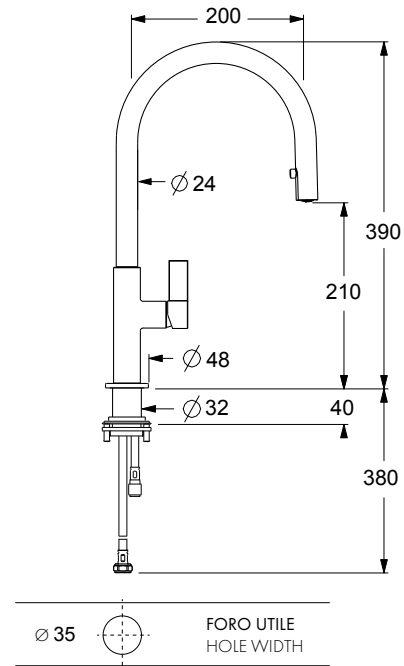

Single-lever kitchen mixer, swivel spout, abs pull-out hand shower with easy connection, ceramic cartridge flow rate 8 l/min. Flexible with quick connection with counterweight. 3/8" flexible softpex fittings, quick fixing with stem.

IMMAGINE PRODOTTO PRODUCT IMAGE

DISEGNO TECNICO TECHNICAL DRAWING

DIAGRAMMA DI PORTATA FLOW RATE DIAGRAM

Test eseguito secondo le norme europee EN 817 - EN 200. Portata calcolata con l'impiego di aeratori certificati.

Test carried out according to the European standards EN 817 - EN 200. Flow rate calculated by the application of certified aerators.

bar	1	2	3	4	5
Q (l/min)	4,0	5,8	7,0	8,2	9,0

TECNOLOGIA TECHNOLOGY

RICAMBI SPARE PARTS