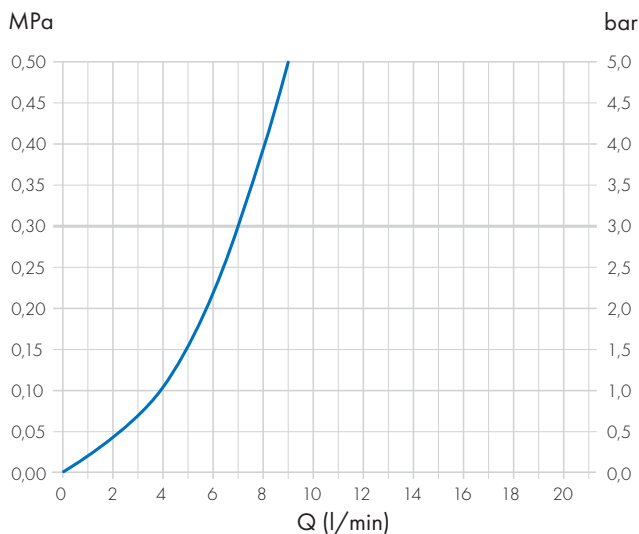

Single-lever kitchen mixer, swivel spout, abs pull-out hand shower with easy connection, ceramic cartridge flow rate 8 l/min. Flexible with quick connection with counterweight. 3/8" flexible softpex fittings, quick fixing with stem.

IMMAGINE PRODOTTO PRODUCT IMAGE

DISEGNO TECNICO TECHNICAL DRAWING

DIAGRAMMA DI PORTATA FLOW RATE DIAGRAM

Test eseguito secondo le norme europee EN 817 - EN 200. Portata calcolata con l'impiego di aeratori certificati.

Test carried out according to the European standards EN 817 - EN 200. Flow rate calculated by the application of certified aerators.

bar	1	2	3	4	5
Q (l/min)	4,0	5,8	7,0	8,2	9,0

TECNOLOGIA TECHNOLOGY

RICAMBI SPARE PARTS